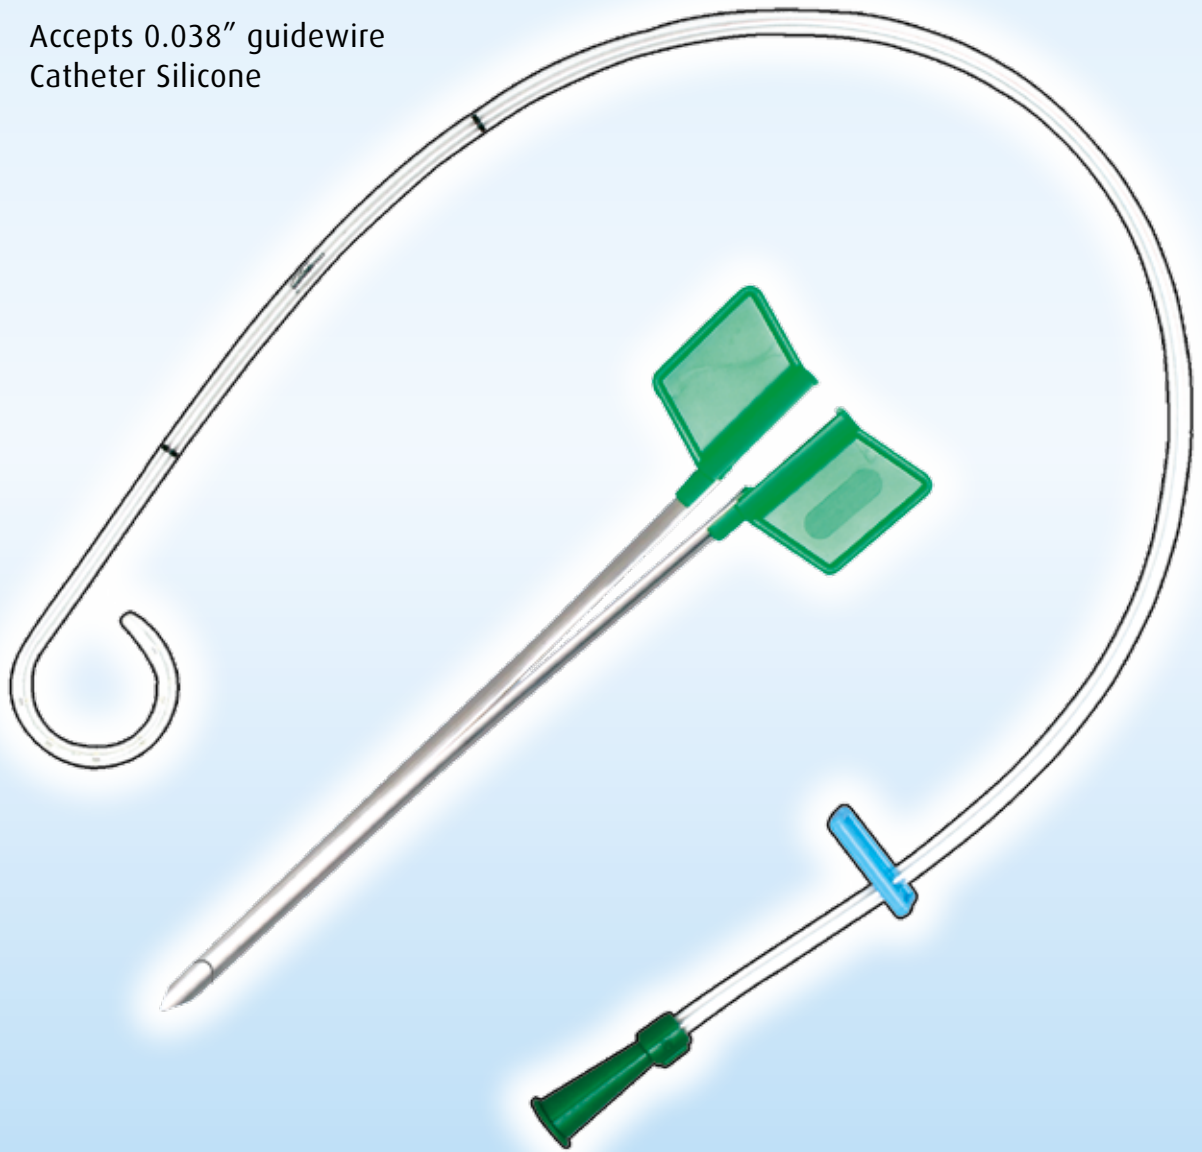

Suprapubic Drainage Set

With **PIGTAIL** Catheter and
Metal Trocar

Accepts 0.038" guidewire
Catheter Silicone

Drainage Set with Suprapubic Pigtail Catheter and Metal Trocar

Art. No.	Size (Fr/CH)
SDS-MP 10	10
SDS-MP 12	12
SDS-MP 14	14

other sizes available